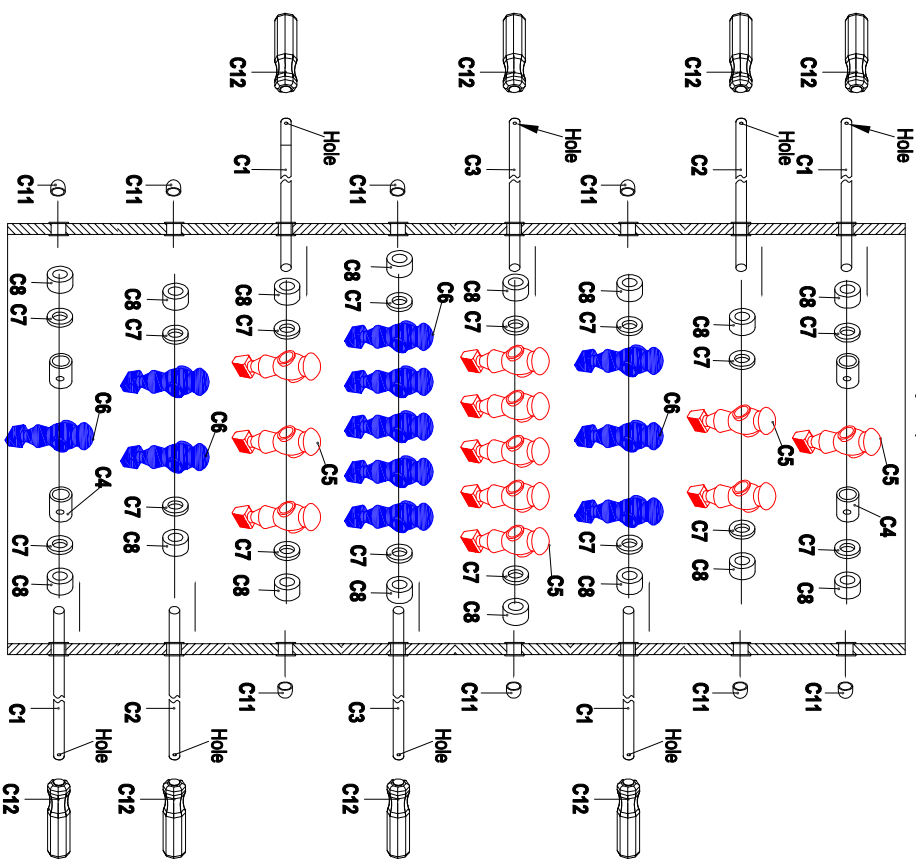

PEGASI

TABLE SOCCER

ASSEMBLY INSTRUCTIONS

ASSEMBLY INSTRUCTIONS

SOCCER TABLE ASSEMBLY

WARNING: TWO ADULTS NEEDED TO ASSEMBLE SOCCER TABLE

ASSEMBLY INSTRUCTIONS

SOCCER TABLE ASSEMBLY

WARNING: TWO ADULTS NEEDED TO ASSEMBLE SOCCER TABLE

STEPS 7

PARTS IDENTIFIER

HARDWARE (ACTUAL SIZE MAY VARY)

DESCRIPTION	QTY
 #1 BOLT	8
 #2 WASHER	16
 #3 LOCK NUT	4
 #4 BOLT	16
 #5 WASHER	16
 #6 SCREW	4
 #7 BOLT	4
 #8 BOLT	4
 #9 ALLEN KEY	1

PARTS IDENTIFIER

HARDWARE (ACTUAL SIZE MAY VARY)

DESCRIPTION	QTY
 P1 SIDE PANEL 2	2
 P2 END PANEL 2	2
 P3 PLAYFIELD 1	1
 P4 PLAYFIELD SUPPORT BRACE 2	2
 P5 RIGHT LEG 2	2
 P6 LEFT LEG 2	2
 P7 CROSS BAR 2	2

STEP 3

STEP 4

6

PARTS IDENTIFIER

HARDWARE (ACTUAL SIZE MAY VARY)

DESCRIPTION	QTY
 A1 SLIDE SCORER	2
 A2 SOCCER BALL	2
 A3 LEG LEVELER	4

3

PARTS IDENTIFIER