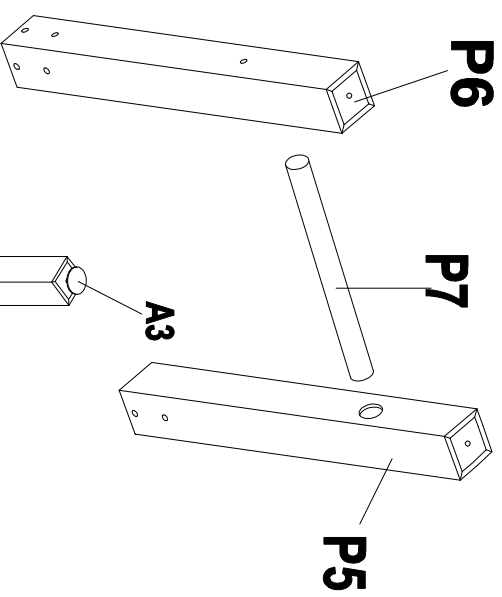

PARTS IDENTIFIER

HARDWARE (ACTUAL SIZE MAY VARY)

DESCRIPTION	QTY
P1 SIDE PANEL 2	2
P2 END PANEL 2	2
P3 PLAYFIELD 1	1
P4 PLAYFIELD SUPPORT BRACE 2	2
P5 RIGHT LEG 2	2
P6 LEFT LEG 2	2
P7 CROSS BAR 2	2

ASSEMBLY INSTRUCTIONS

SOCCER TABLE ASSEMBLY

WARNING: TWO ADULTS NEEDED TO ASSEMBLE SOCCER TABLE

STEPS 5