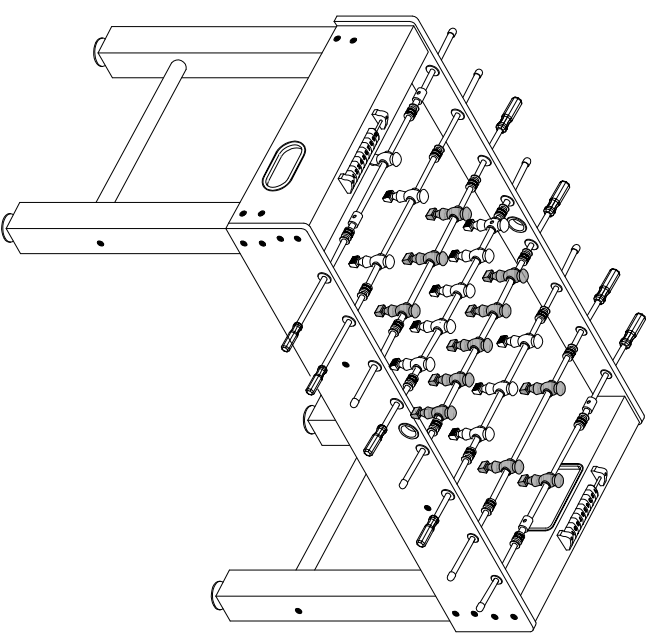

PEGASI

TABLE SOCCER

ASSEMBLY INSTRUCTIONS

ASSEMBLY INSTRUCTIONS

SOCCER TABLE ASSEMBLY

WARNING: TWO ADULTS NEEDED TO ASSEMBLE SOCCER TABLE

ASSEMBLY INSTRUCTIONS

SOCCER TABLE ASSEMBLY

WARNING: TWO ADULTS NEEDED TO ASSEMBLE SOCCER TABLE

STEPS 7

PARTS IDENTIFIER

HARDWARE (ACTUAL SIZE MAY VARY)

DESCRIPTION	QTY
 #1 BOLT	8
 #2 WASHER	16
 #3 LOCK NUT	4
 #4 BOLT	16
 #5 WASHER	16
 #6 SCREW	4
 #7 BOLT	4
 #8 BOLT	4
 #9 ALLEN KEY	1

PARTS IDENTIFIER

HARDWARE (ACTUAL SIZE MAY VARY)

DESCRIPTION	QTY
 P1 SIDE PANEL 2	2
 P2 END PANEL 2	2
 P3 PLAYFIELD 1	1
 P4 PLAYFIELD SUPPORT BRACE 2	2
 P5 RIGHT LEG 2	2
 P6 LEFT LEG 2	2
 P7 CROSS BAR 2	2