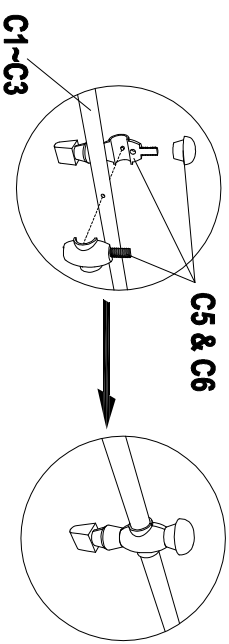

PEGASI

TABLE SOCCER

ASSEMBLY INSTRUCTIONS

ASSEMBLY INSTRUCTIONS

SOCCER TABLE ASSEMBLY

WARNING: TWO ADULTS NEEDED TO ASSEMBLE SOCCER TABLE

ASSEMBLY INSTRUCTIONS

SOCCER TABLE ASSEMBLY

WARNING: TWO ADULTS NEEDED TO ASSEMBLE SOCCER TABLE

STEPS 7

PARTS IDENTIFIER

HARDWARE (ACTUAL SIZE MAY VARY)

DESCRIPTION	QTY
 #1 BOLT	8
 #2 WASHER	16
 #3 LOCK NUT	4
 #4 BOLT	16
 #5 WASHER	16
 #6 SCREW	4
 #7 BOLT	4
 #8 BOLT	4
 #9 ALLEN KEY	1

PARTS IDENTIFIER

HARDWARE (ACTUAL SIZE MAY VARY)

DESCRIPTION	QTY
 P1 SIDE PANEL 2	2
 P2 END PANEL 2	2
 P3 PLAYFIELD 1	1
 P4 PLAYFIELD SUPPORT BRACE 2	2
 P5 RIGHT LEG 2	2
 P6 LEFT LEG 2	2
 P7 CROSS BAR 2	2

ACCESSORIES

	C1	3 PLAYER ROD	4
	C2	2 PLAYER ROD	2
	C3	5 PLAYER ROD	2
	C4	SLEEVE	4
	C5	AWAYMEN	11
	C6	HOME MEN	11
	C7	WASHER	16
	C8	RUBBER ROD BUSHING	16
	C9	M3x20 BOLT	4
	C10	M3 LOCK NUT	4
	C11	ROD END CUP	8
	C12	ROD HANDLE	8