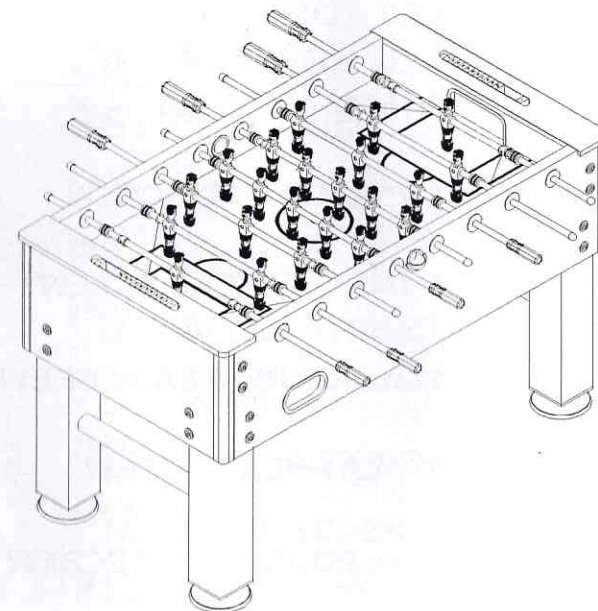

PEGASI

SOCCER TABLE

PEG-VT-ELITE-BLACK

ASSEMBLY INSTRUCTIONS

PARTS IDENTIFIER

HARDWARE

	DESCRIPTION	QTY, REQUIRED
	H1 WOOD DOWEL	4
	H2 5/16" FLAT WASHER	24
	H3 CROSS BAR	2
	H4 LEG LEVELER	4
	H5 5/16"X2-1/4" BOLT	24
	H6 1/2"FLAT HEAD SCREW	2
	H7 1-1/4"FLAT HEAD SCREW	24
	H8 12mmROUND HEAD SCREW	24
	H9 1" FLAT HEAD SCREW	4
	H10 8mm ROUND HEAD SCREW	4

PARTS IDENTIFIER

ASSEMBLY PARTS

	DESCRIPTION	QTY, REQUIRED
	P1 SIDE PANEL	2
	P2 END PANEL	2
	P3 PLAYING FIELD	1
	P4A RIGHT LEG	2
	P4B LEFT LEG	2
	P5 PLAY FIELD SUPPORT BRACE	3
	P6 TOP PANEL	2
	P7 SET SQUARE	4
	P8 CORNER	4
	P9 BALL CATCHER	2
	P10 GOAL	2
	P11 BALL RUNNER	2
	P12 SLIDE SCOER	2
	P13 BALL ENTRY CUP	2

PARTS IDENTIFIER

ASSEMBLY PARTS

	DESCRIPTION	QTY, REQUIRED
	C1 5 PLAYERS ROD	2
	C2 3 PLAYERS ROD	4
	C3 2 PLAYERS ROD	2
	C4 RUBBER ROD BUSHING	16
	C5 AWAY MEN	11
	C6 HOME MEN	11
	C7 5/32"x1" BOLT	26
	C8 5/32" LOCK NUT	26
	C9 ROD HANDLE	8
	C10 ROD END CAP	8
	C11 STOP RING	4
	C12 STOP RING	16
ACCESSORIES		QTY
	A1 TOOL	1
	A2 SOCCER BALL	2